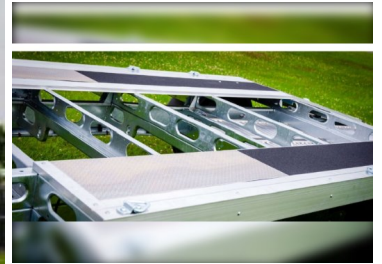

HTC Van Centre

2021(0) Fiat Ducato Car Transporter Base Cab 35 B2...

£POA

Engine: Diesel
Body: Chassis Cab
Gearbox: Manual
Colour: White
Mileage: 10
BHP: 140bhp

HTC Belvedere
 Crabtree Manorway North
 Belvedere
 Kent, DA17 6BT

Base Cab Fiat Ducato 35 B2B Cab 2.3 140 Multijet HP MY20 290DC57 Extended wiring Heavy duty battery 6-speed manual gearbox Double passenger seat Radio with Bluetooth, MP3/USB/Aux Driver's airbag Heavy duty battery Loose rear lights Electric driver & passenger windows Electric wing mirrors AKFS Body Specification: Body style: Open deck with Beaver Tail Body width: 2040mm Body length: Standard - 4055mm (4440mm usable clear length from Crash Bar) Floor: 2x3 Aluminium extruded planks per side with Barley seed grip plates and grip tape. Lashing rings in floor (x 8) Front Aluminium Crash Bar Integral rear light units LED Side Marker Lights 8-foot Aluminium load certified ramps stowed within body Heavy duty tie down straps (x4)